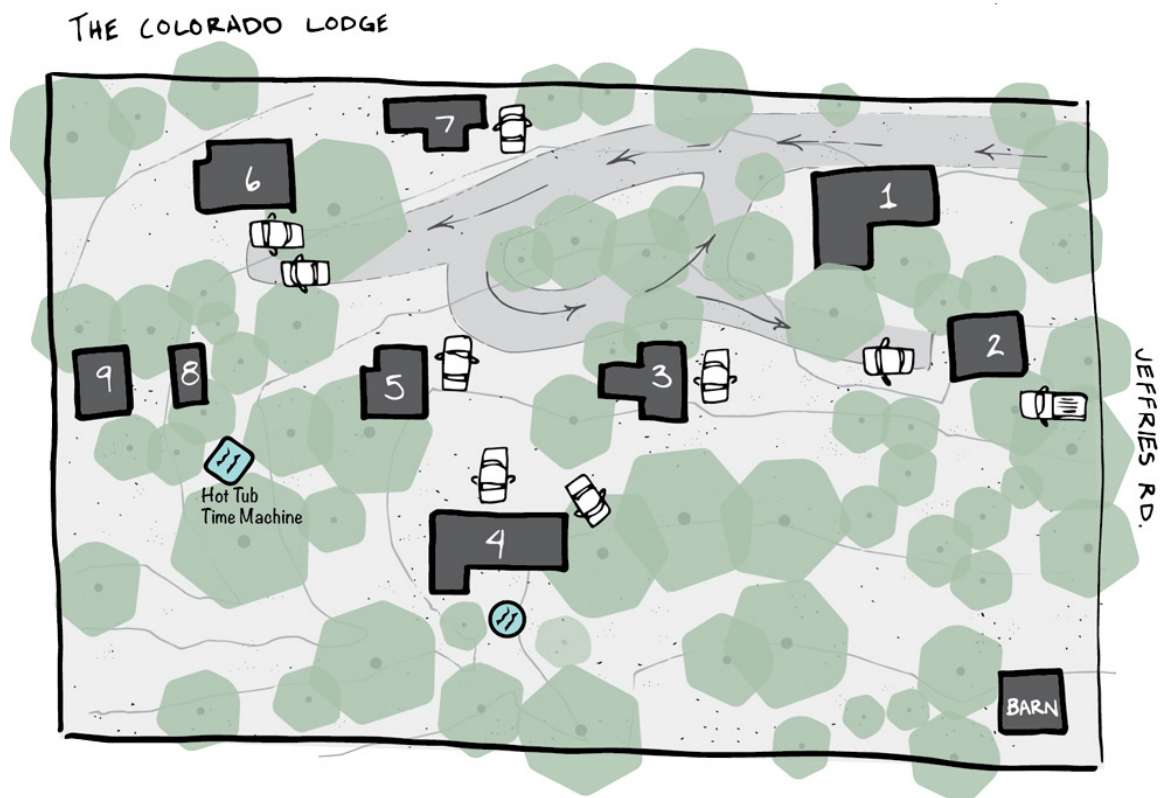

WELCOME

THANK YOU FOR BOOKING AT THE COLORADO LODGE

WE WANT YOU TO THOROUGHLY ENJOY YOUR STAY, SO PLEASE CONTACT US IMMEDIATELY IF THERE ARE ANY ISSUES UPON YOUR ARRIVAL OR DURING YOUR STAY. WE WILL ATTEND TO THEM AS SOON AS HUMANLY POSSIBLE.

AS A RESPECT TO THE COMMUNITY AND OTHERS HERE AT COLORADO LODGE, PLEASE KEEP NOISE LEVELS DOWN BETWEEN THE HOURS OF
10 PM - 7 AM.

MAP OF PROPERTY